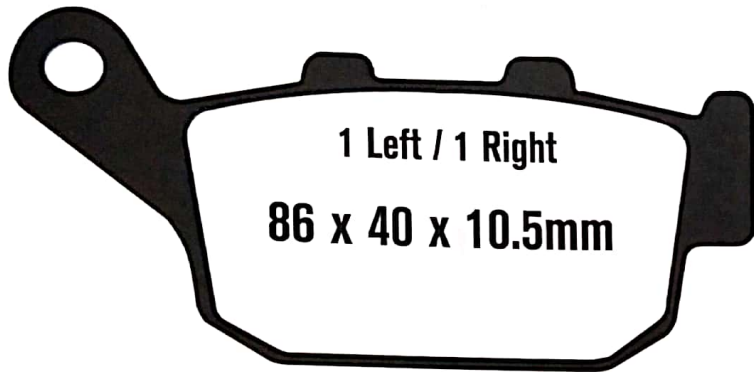

FA140

Equivalents OE#

06435 KT7 405	69100 04830
06435 MG2 J01	T2020602
43105 KT7 761A	H0301-T
43105 KT7 762A	69101 44850
43106 KT7 761B	20S W0046 00
43106 KT7 762B	43082 0117
45105 KV3 831	

Dealer Stocking Recommendation

Single/Pair	Popularity #	Rec Stocking Level
1	H31	1

Competitor X Ref

SBS	Vesrah	Ferodo
614	VD147	FDB531

STD	FA140	Premium Organic Street Pad Blend
OPTIONS	FA140HH	Street Performance Sintered Pad Blend
	FA140V	Semi Sintered Long Lasting Street Pad Blend

HONDA ROAD BIKE

CB-1 (CB400F)	89-90	R
CB500F (Non ABS)	13-14	F
CB500FA (ABS)	13-14	F
CB500X (Non ABS)	13-14	F
CB500XA (ABS)	13-14	F
CBR500R (Non ABS)	13-14	F
CBR500RA (ABS)	13-14	F
NT 650 Hawk GT	88-91	R
CTX700 (Top Fairing/Manual G/Box)	14	R
CTX700D (Top Fairing/Auto G/Box)	14	R
CTX700N (Naked/Manual G/Box)	14	R
CTX700ND (Naked/Auto G/Box)	14	R
NC700 (Top Fairing / Manual G/box)	14	R
NC700D (Naked / Manual G/box)	14	R
NC700 X (2 Piston F/Caliper & Manual G/box)	12-14	R

YAMAHA

FZ6R (Y/Z/A)	09-11	R

BUELL

M2 Cyclone, S1 Lightning, S1 White Lightning, S3 Thunderbolt, S3T Thunderbolt, X1 Lightning	98-05	R
XB9R	02-07	R
XB9S	03-04	R
XB9SX Lightning City X	05-09	R
XB9SX Lightning	08-10	R
XB12R	04-08	R
XB12S	04-08	R
XB12X Ulysses	06-10	R
XB12XT Ulysses	08-10	R
XB12 SCG Lightning	06-10	R
XB12 SS Lightning Long	06-09	R
XB12 STT Lightning	08	R
Blast	00-07	R
XB 12 R Firebolt	09-10	R
XB 12 SS Lightning	09-10	R

TRIUMPH

Daytona 600	03-04	R
Daytona 650	05	R
Dyatona 675 SE	12	
Daytona 955i (From VIN132513)	01-06	R
Speedfour 600	02-05	R
Daytona 675	06-08	R
Daytona 675 R	11-12	R
675 Daytona Black Monobloc radial caliper	09-13	R
Street Triple 675	07-12	R
Street Triple R 675 (Radial caliper)	09-12	R
Tiger 800 (Cast Wheels)	11-14	R
Tiger 800 (With ABS/Cast Wheels)	11-14	R
Tiger 800XR (With ABS/Cast Wheels)	15	R
Tiger 800XR Touring (With ABS/Cast Wheels)	15	R
Tiger 800XR (With ABS/Cast Wheels)	15	R
Tiger 800 XC (Spoke Wheels)	11-14	R
Tiger 800 XC (With ABS/Spoke Wheels)	11-15	R
Tiger 800 XC Adventure (With ABS/Spoke Wheels)	15	R
Tiger 800 XCx (With ABS/Spoke Wheels)	15	R