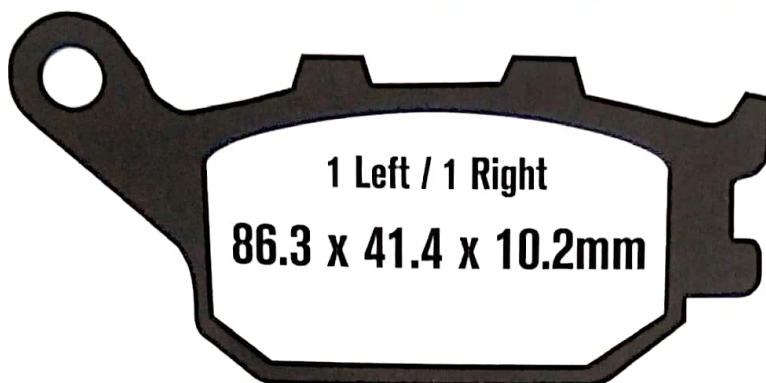

FA174

1 Left / 1 Right

86.3 x 41.4 x 10.2mm

HONDA ROAD BIKE

599 (CB 600 F)	04/06	R
CBR 600 F2/F3/SJR/SE	91-98	R
CBR 600 F4/F4i Sport	99-06	R
CBR 600 RR	03-06	R
NC 700 XD (Auto G/Box)	12-14	R
919 (CB 900 F)	02-07	R
CBR 900 RR Fireblade	93-99	R
CBR 929 RR (929cc model)	00-01	R
CBR 954 RR (954cc model)	02-03	R
CB 1000	94-95	R
CBR 1000 RR	04-05	R
RVT 1000 R (RC51)	00-05	R
VTR 1000 F 'Superhawk'	98-05	R
CB1100 (Non ABS)	13-14	R
CB1100A (ABS)	13-14	R
VT 1100 C2 American Classic Edition/C2-2/C3/C2 Sabre	95-07	R
VT 1100 T Shadow American Classic Edition Tourer	98-01	R
VT 1300 CX Fury (Non ABS Model)	10-15	R
VT 1300 CS Sabre (Non ABS)	10-14	R
VT 1300 CR Stateline (Non ABS)	10-15	R
VT 1300 CT Interstate (Non ABS)	10-15	R
VTX 1300 S	03-07	R
VTX 1300 C	04-11	R
VTX 1300 R	05-11	R
VTX 1300 T	08-11	R