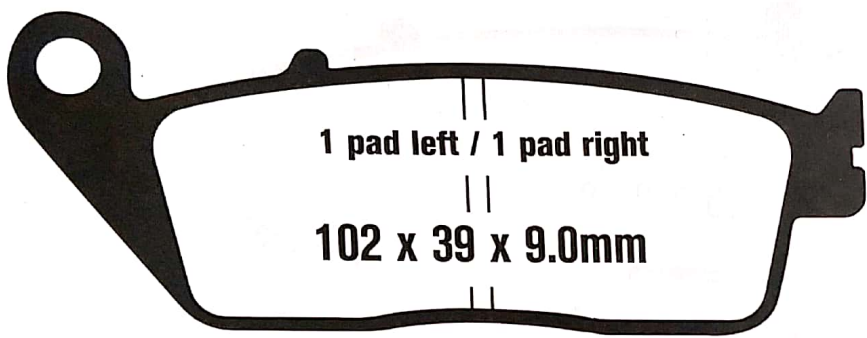

FA226

06455 MAL G01
06455 MV4 405
06455 MR4 405

Equivalents OE#

STD	FA226	Premium Organic Street Pad Blend
OPTIONS	FA226HH	Street Performance Sintered Pad Blend
	EPFA226HH	Fast Street Use & Track Day Sintered Pad Blend

Dealer Stocking Recommendation

<u>Single/Pair</u>	<u>Popularity #</u>	<u>Rec Stocking Level</u>
2	H29	4

HONDA

RS 125	90-94	F
CBR 250 R (Non ABS)	11-14	F
RS 250	90-94	F
CB300F	15	F
CBR300R (Non ABS Model)	15	F
CBR300RA (ABS Model)	15	F
CBR 600 F3/SJR/SE	95-98	F
599	04/06	F

TRIUMPH

Street Triple 675	07-15	F
Tiger 800 (Cast Wheels)	11-14	F
Tiger 800 (With ABS/Cast Wheels)	11-14	F
Tiger 800XR (With ABS/Cast Wheels)	15	F
Tiger 800XR Touring (With ABS/Cast Wheels)	15	F
Tiger 800XR (With ABS/Cast Wheels)	15	F
Tiger 800 XC (Spoke Wheels)	11-14	F
Tiger 800 XC (With ABS/Spoke Wheels)	11-15	F
Tiger 800 XC Adventure (With ABS/Spoke Wheels)	15	F
Tiger 800 XCX (With ABS/Spoke Wheels)	15	F