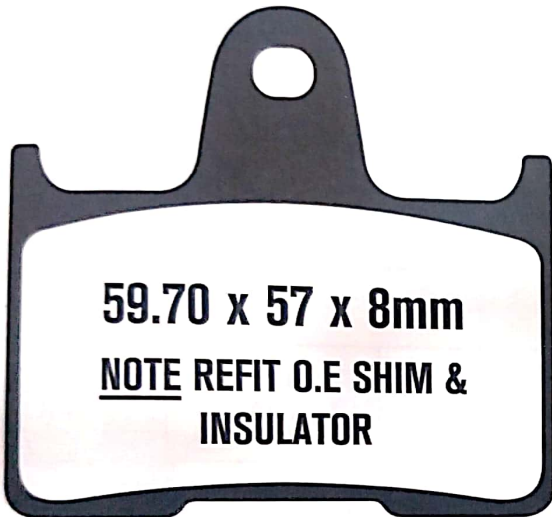

FA254

HONDA STREET

VT 750 C2E Shadow Aero (ABS/Rear Disc Model) 13-14 R
 VT 750 C2S Shadow Spirit (ABS/Rear Disc Model) 13-14 R

KAWASAKI ROAD

ZX-7RR (ZX 750 N1/N2) 96-99 R
 Concours 14 (ZG 1400 B8F/B9F/DAF) 08-10 R
 Concours 14 ABS (ZG 1400 A8F/A9F/CAF/CBF/CCF/CDF/CEF) 08-14 R
 ZX14R Ninja (ZX 1400 A6F/A7F/C8F/C9F/CAF/CBF/ECF/EDF/EEF) 06-14 R
 ZX14R Ninja ABS (ZX 1400 FDF/FEFA/FFFA) ABS Model 13-15 R
 ZX 1400 Ninja ECF/EDF 12-13 R

SUZUKI

GSXR 600 K4/K5/XK5 04-05 R
 GSXR 750 K4/K5/XK5 04-05 R
 GSXR 1000 K1/K2/K3/K4/ZK4/K5/K6 01-06 R

HARLEY DAVIDSON

XL883 L Super Low (Cast Wheel) 14-15 R
 XL883 N Iron (Cast Wheel) 14-16 R
 XL883 R Roadster (Cast Wheel) 14-15 R
 XL1200 C Custom (Spoke Wheel) 14-16 R
 XL1200 T Superlow 14-16 R
 XL1200 V Seventy Two 14-16 R
 XL1200 X Forty Eight 14-16 R