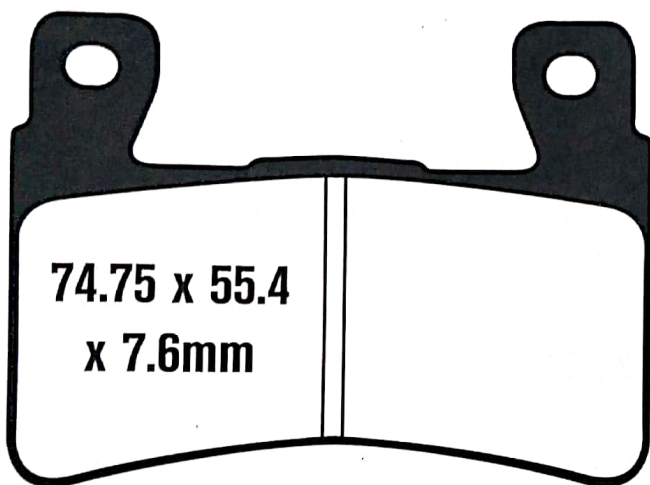

FA296

Dealer Stocking Recommendation

Single/Pair	Popularity #	Rec Stocking Level
2	N/A	4

STD	FA296HH	Street Performance Sintered Pad Blend
OPTIONS	EPFA296HH	Fast Street Use & Track Day Sintered Pad Blend
OPTIONS	GPFA296HH	RACE USE ONLY

HYOSUNG STREET

ST7 Custom	10-11	F
------------	-------	---

KAWASAKI STREET

ZX6R (ZX 636 EDF/EEF/EFF) 636cc/Non ABS	13-15	F
ZX6R (ZX 636 EEFA) 636cc/ 30th Anniversary Edition /Non ABS	15	F
ZX6R (ZX 636 FDF/FEF/FFF) 636cc/ABS	13-15	F
ZX6R (ZX 636 FFFA) 636cc/ 30th Anniversary Edition /Non ABS	15	F