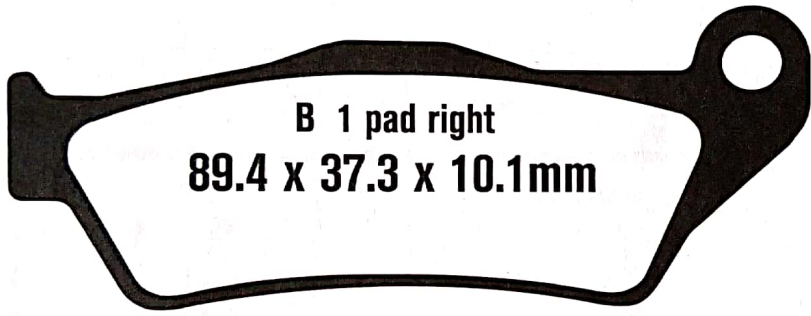

FA363

A 1 pad left
94 x 37.3 x 8.6mm

Equivalent OE#

34 21 2 314 947
34 21 2 335 465
34 21 2 330 633
34 21 7 660 281

Competitor X Ref

SBS 742	Vesrah VD947	Ferodo FDB2039
-------------------	------------------------	--------------------------

STD	FA363	Premium Organic Street Pad Blend
OPTIONS	FA363HH	Street Performance Sintered Pad Blend
OPTIONS	FA363V	Semi Sintered Long Lasting Street Pad

BMW

R 850 GS	96-00	R
R 850 C	97-00	R
R 850 R	94-06	R
R 850 RT	96-01/06	R
R 1100 GS	93-99	R
R 1100 R	93-06/96	R
R 1100 S	96-11/00	R
R 1100 S	12/00-06	R
R 1100 RT	94-01	R
R 1150 GS (Evo-R21/0415/0495)	11/01-03	R
R 1150 GS (R21/0415/0495)	98-10/01	R
R 1150 GS Adventure	07/01-06	R
R 1150 R	01-06	R
R 1150 R Rockster	03-05	R
R 1150 RS	01-05	R
R 1150 RT	00-06	R
R 1200	00-02	R
R 1200 C	96-03	R
R 1200 C	96-03	R
R 1200 C Montauk	04-05	R
R 1200 GS (K25/0307/Cast/Spoke wheel)	02-07	R
R 1200 GS Adventure (K25/0382/Spoke wheel)	05-07	R
R 1200 GS Adventure/M (K25/0380/spoke wheel)	06-12	R
R 1200 GS/M (K25/0303/Cast/Spoke Wheel)	06-12	R
R 1200 R (K27)	06-11/07	R
R 1200 R (Disc has fixed bobbins)	08-14	R
R 1200 RT	05-13	R
R 1200 S	06-08	R
R 1200 ST (K28)	03-08	R
R Nine T (1200cc)	14	R
HP-2 Enduro	05-09	R
HP2 Megamoto	Nov 07-09	R
HP2 Sport	08-11	R
K 1300 GT (Touring)	09-11	R