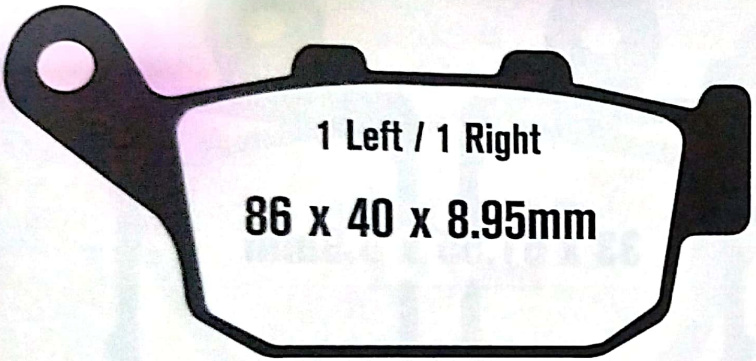

# FA496

Equivalents OE#

69101 44850
06435 KYJ 901

<b>STD</b>	<b>FA496</b>	Premium Organic Street Pad Blend
<b>POS</b>	<b>FA496HH</b>	Street Performance Sintered Pad Blend
<b>POS</b>	<b>FA496V</b>	Semi Sintered Long Lasting Street Pad Blend