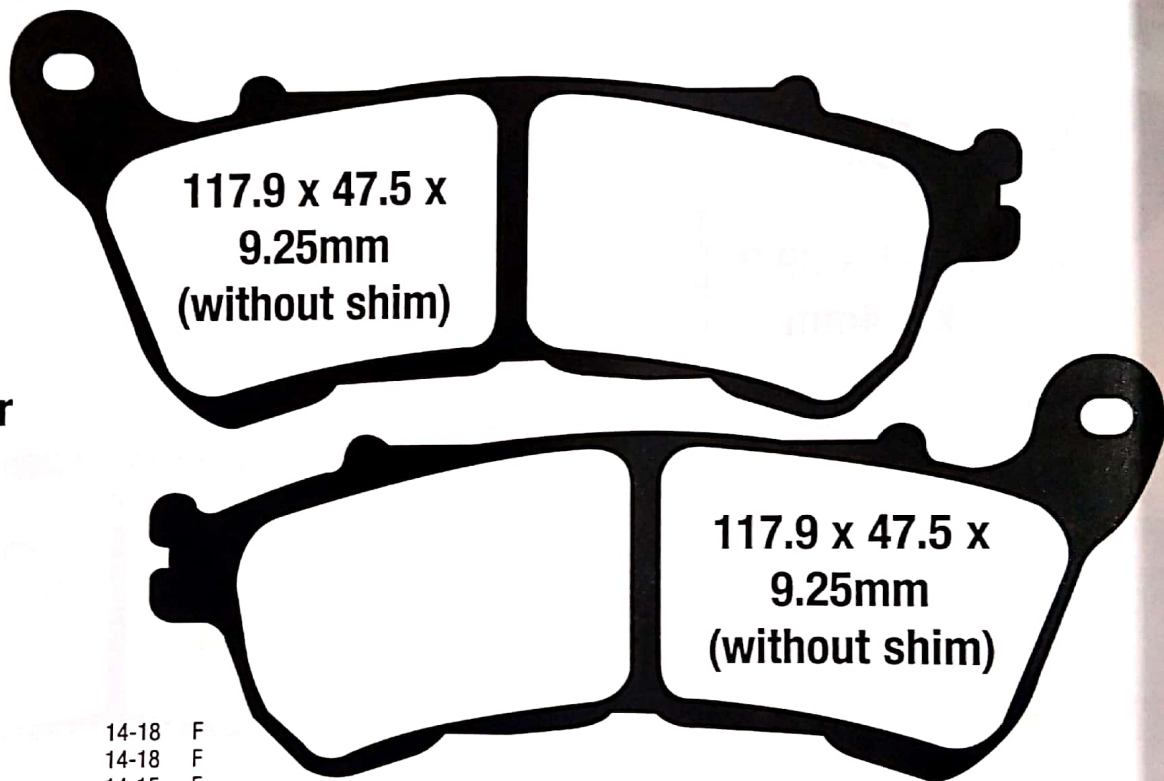

FA640

**Refit OE
shim/insulator**

**117.9 x 47.5 x
9.25mm
(without shim)**

**117.9 x 47.5 x
9.25mm
(without shim)**

- HARLEY DAVIDSON**
 XL 883 L Super Low (Cast Wheel)
 XL 883 N Iron (Cast Wheel)
 XL 883 R Roadster (Cast Wheel)
 XL 1200 C Custom (Spoke Wheel)
 XL 1200 CX Roadster
 XL 1200 T Superlow
 XL 1200 V Seventy Two
 XL 1200 X Forty Eight
 XL 1200 Forty Eight Anniversary

- 14-18 F
 14-18 F
 14-15 F
 14-18 F
 16-18 F
 14-18 F
 14-16 F
 14-18 F
 18 F

Equivalents OE#

41300004

**Dealer Stocking
Recommendation**

<u>Single/Pair</u>	<u>Popularity #</u>	<u>Rec Stocking Level</u>
2	-	2